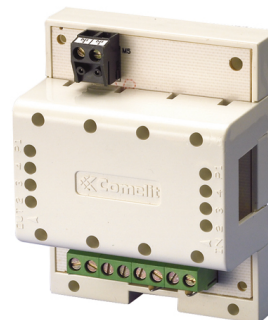

DATA SHEET

COD. **4834/9**

LINE CONCENTRATOR FOR SIMPLEBUS VIDEO SYSTEMS

Line concentrator for Simplebus video system. Allows distribution of the signal on 9 risers. Does not require a power supply. Only to be mounted on the part of the system on input into the mixers art. 4888CU Simplebus 1 part. Dimensions: 66X85X35 mm (4 DIN modules).

General info

Product height (mm):	85
Product width (mm):	66
Product depth (mm):	35
Operating temperature (°C):	0/30
EAN product code:	8023903178784
Intrastat code:	85176920

Compatibility

Simplebus Top system:	Yes
Simplebus Color system:	Yes
Simplebus 2 system:	Yes

Mounting/Installation

Wall-mounted:	No
DIN rail mounted:	Yes
DIN modules (no.):	4

Audio/video specifications

Audio system:	No
Audio/video system:	Yes

Packaging

Single pack height (mm):	93
Single pack width (mm):	70
Single pack weight (Kg):	0,09
Single pack depth (mm):	37